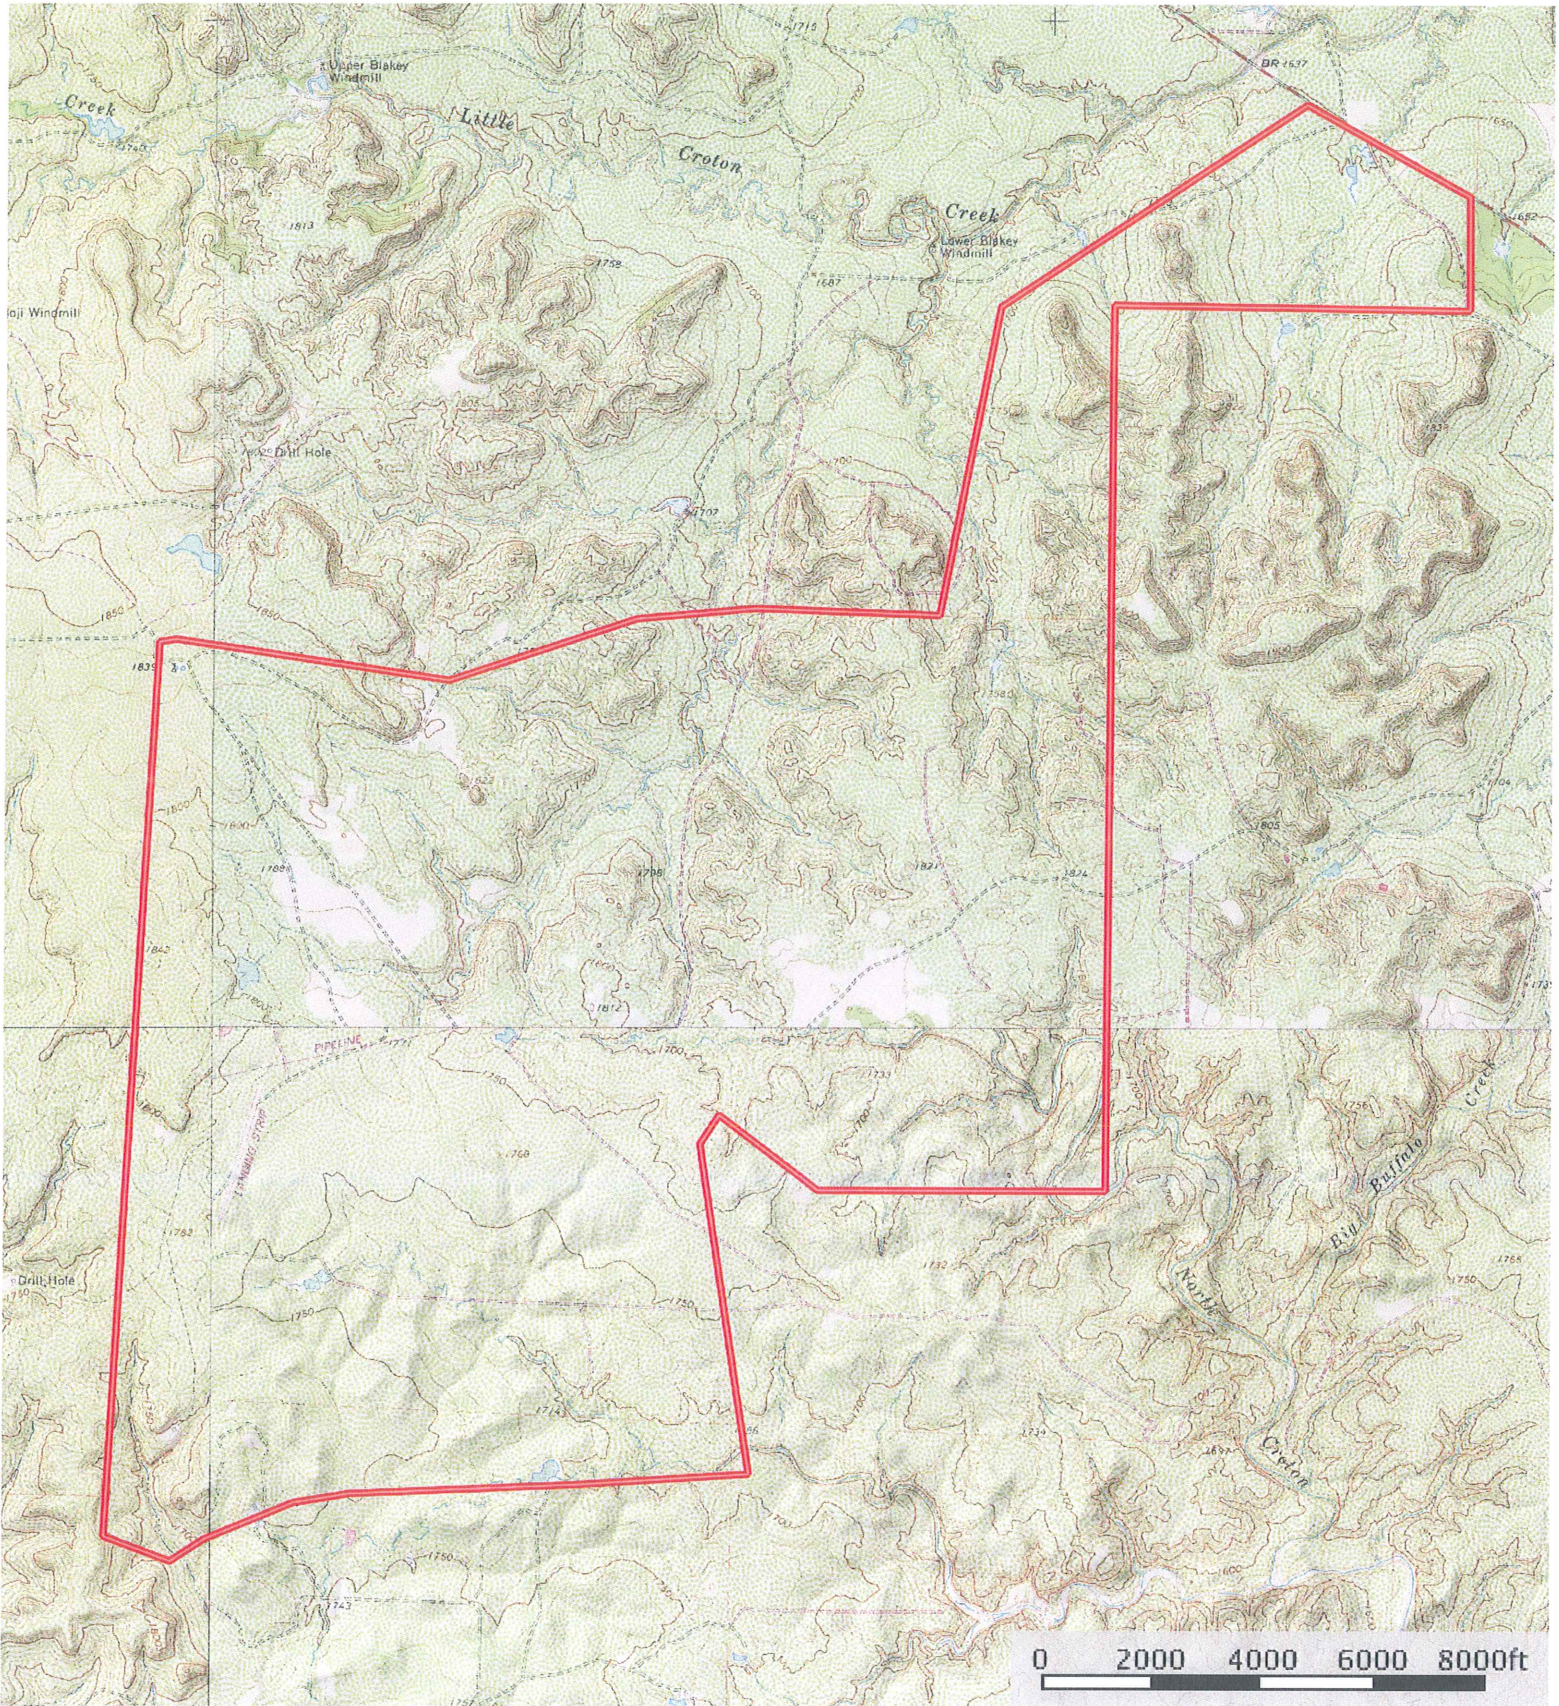

4322.47 Ac., King County Recreational Hunting & Cattle Ranch

King County, Texas, 4322.47 AC +/-

 Boundary