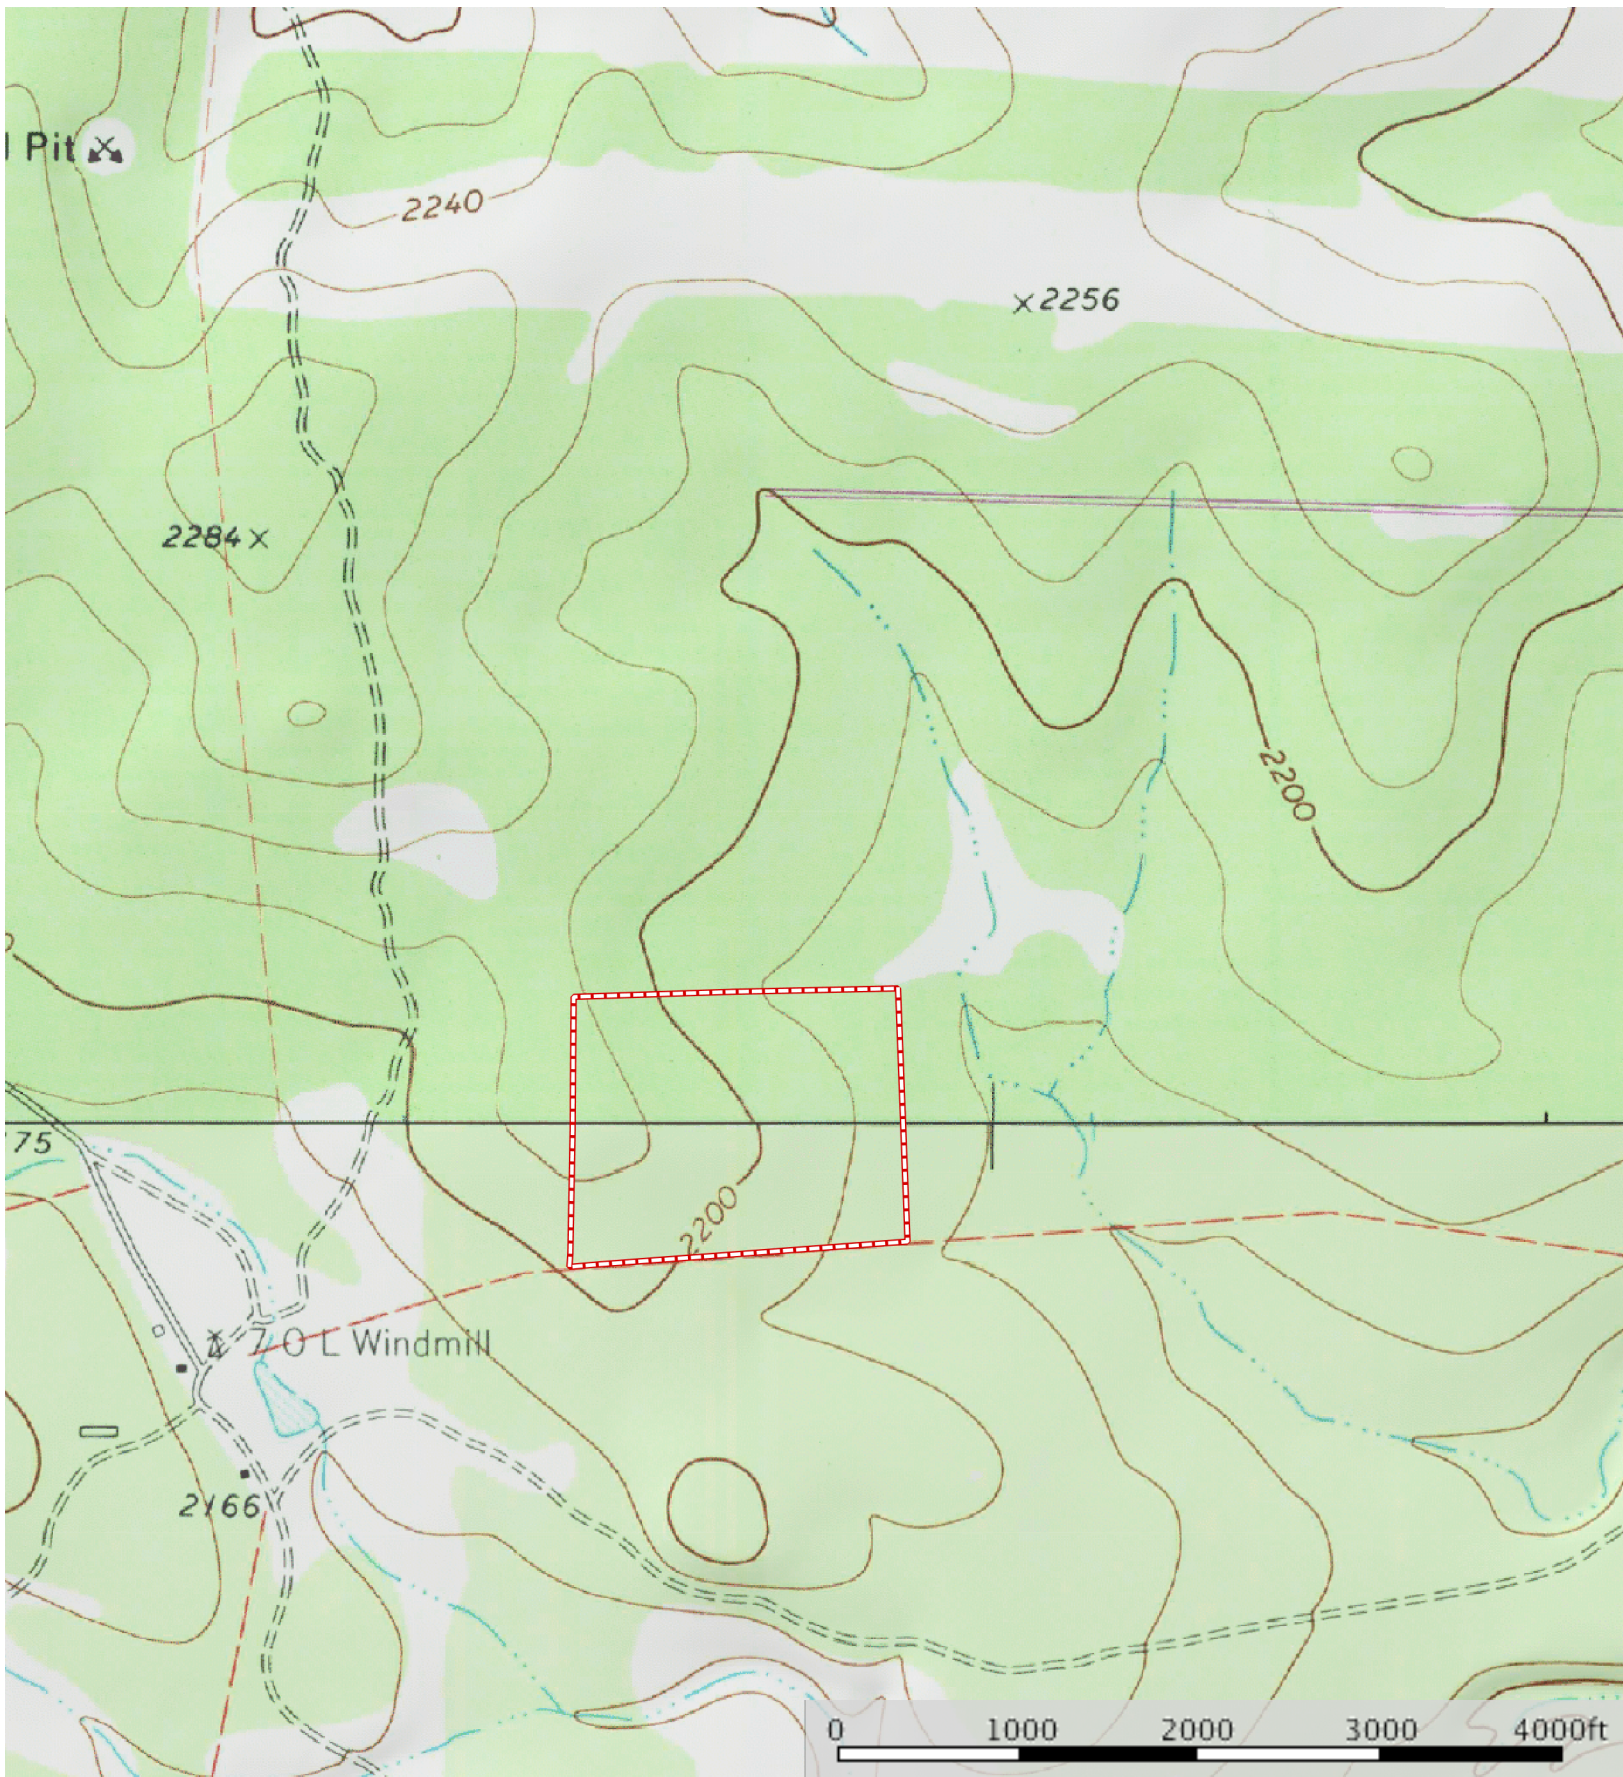

**Red Dog Ranch**  
Texas, 45.85 AC +/-

 Boundary